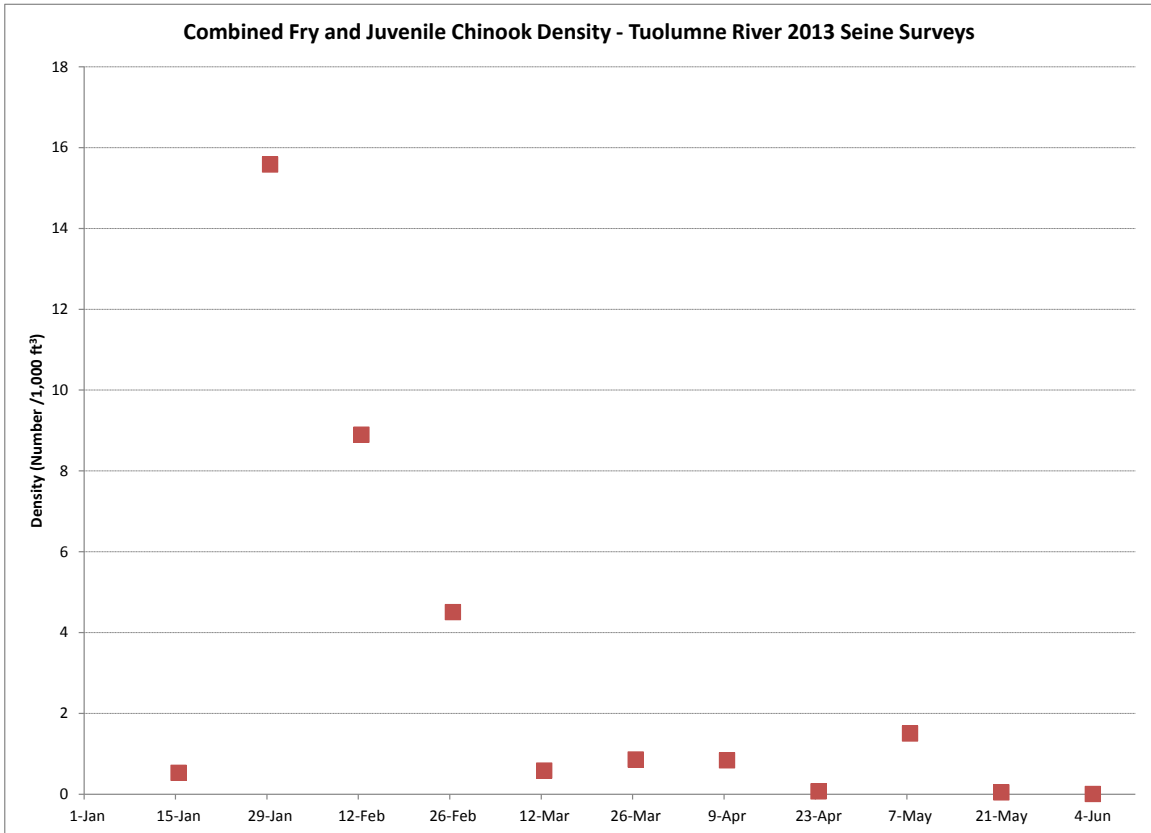

Lower Tuolumne River seine data for 2013

River flows and delta exports during 2013 seine surveys