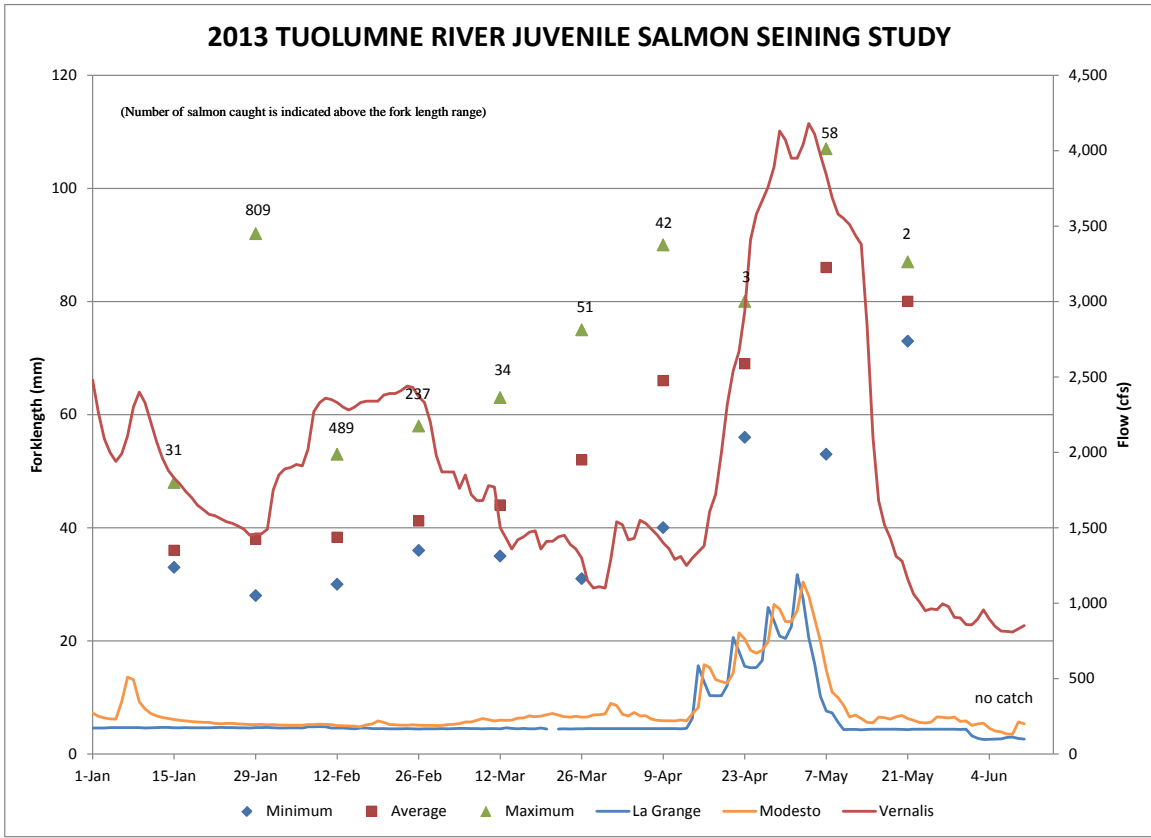

Lower Tuolumne River seine data for 2013

River flows and delta exports during 2013 seine surveys